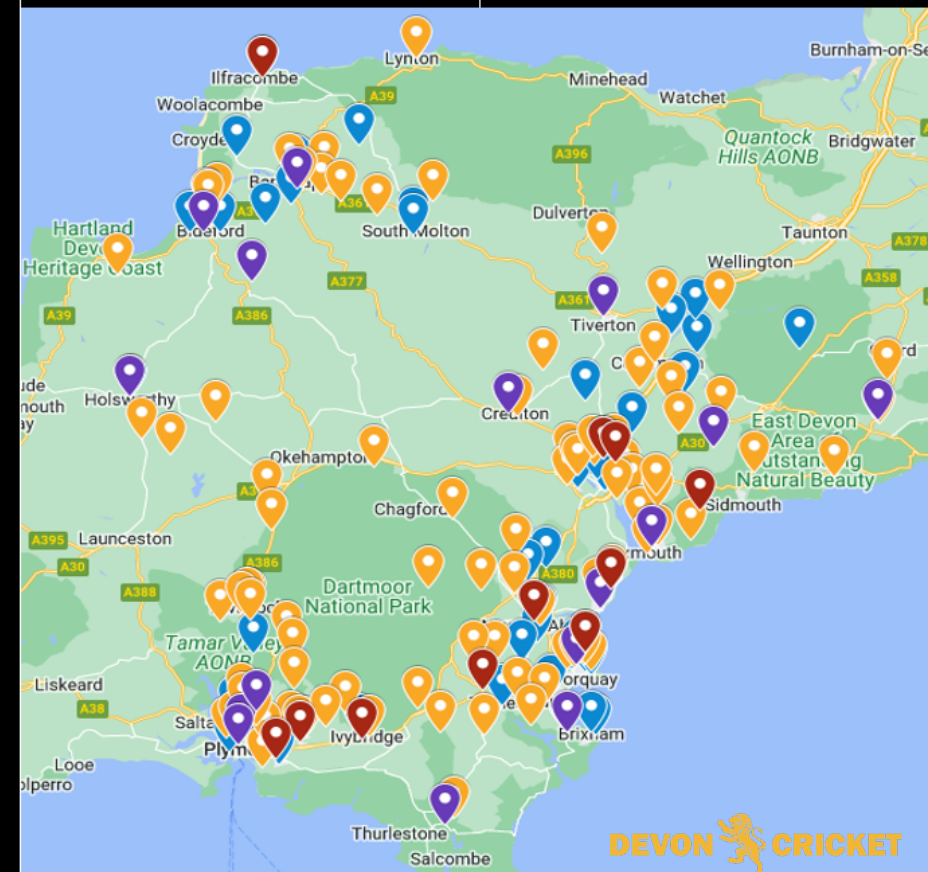

Girls Secondary

Axe Valley Academy
Bideford College
Churston Ferrers Grammar
Devonport High School for Girls
Exmouth Community College
Great Torrington School
Holsworthy Community College
Kingsbridge Academy
Notre Dame RC School
Park School
Queen Elizabeth's
St James School
Stoke Damerel Community College
Teignmouth Community School,
The Ilfracombe CofE Academy
The King's School
Tiverton High School
Torquay Academy

SEN Settings

Bidwell Brook School
Combe Pafford School
Coombeshead Academy
Dame Hannahs
Ellen Tinkham School
Longcause Community Special School
Mayfield School
Mill Water School
Orchard Manor School
Plymstock School
St James School
The Ilfracombe CofE Academy

- Whole School Programmes
- Engagement Days
- Girls Secondary Programmes
- Table Cricket + SEN